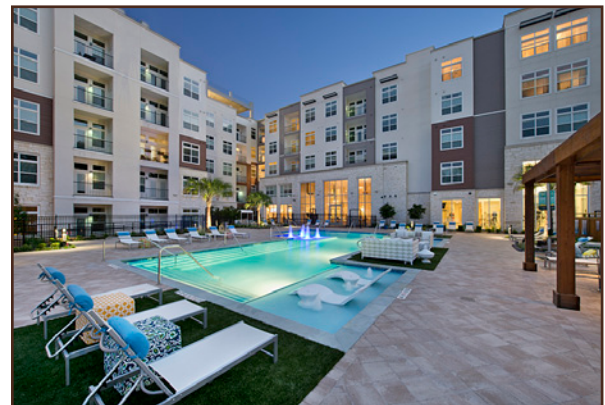

E.L.I. Land Design

The Woodlands, TX

YOUR OUTDOOR ENVIRONMENT

BUILD

DESIGN

IMAGINE

E.L.I. Land Design was founded in 1997 by Chris K. Eiseman with a single truck, a hard work ethic and a love for the outdoors. As licensed Landscape Architects the design becomes much more than just planting a garden. With the knowledge of both design and construction E.L.I. Land Design can utilize these skills to provide our clients with an all encompassing design from conceptual site planning to placing site furnishings.

E.L.I. Land Design is always open to any projects, we have design experience in high-end residential, parks, estates, ranches, resorts, multifamily and commercial. Our office has the education, experience and certification to offer specialized services including permit and construction, 3-D digital modeling and digital renderings. We have a long history of working with other design professionals and contractors to help meet our client's goals. E.L.I. Land Design has two registered Landscape Architects in the state of Texas and we are CLARB certified to get licensure in over forty states depending upon the site requirements.

If you would like to discuss your specific project needs, please call our office at (281) 259-2610 or email us at info@elilanddesign.com and we will be happy to assist you.

Landscape Architecture & Landscape Construction

P.O. Box 131264 The Woodlands, TX

O: 281.259.2610 F: 281.259.2622

www.elilanddesign.com